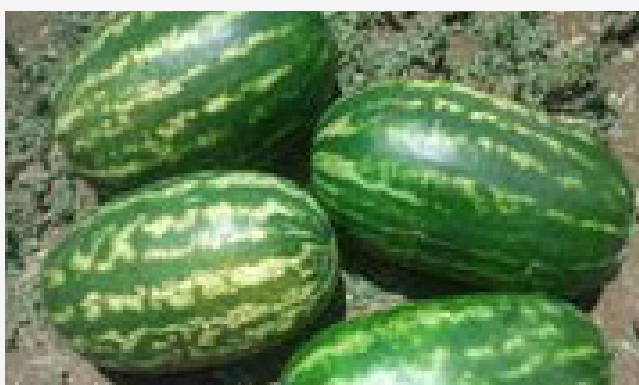

Sky Star

- Plant strength: Good
- Cover: Good
- Fruit shape: Round
- Fruit size: 2.5-3 kg
- Uniformity: Good
- Rind: 9mm thick with light narrow tiger stripe.

Sky Line

- Plant strength: Good
- Cover: Good
- Fruit shape: Round
- Fruit size: 3-3.5 kg
- Uniformity: Good
- Rind: 9mm thick with light narrow tiger stripe.

Pollinators

OX

- Strong, hardy plant that is adaptable
- Large open flowers are inviting to bees
- Continuous production of male flowers over an extended period
- Fruit is a distinct light grey/green colour
- Shows useful field tolerance to a range of diseases
- Early male flower production
- More male flowers /m²
- Extended male flower production.

Mickylee

Open Pollinated

- Fruit size is approx. 4 – 6kg
- Plants can set up to 5 or more fruit per plant
- Hard, tough rind, suitable for shipping
- Skin colour is light grey / green
- Bright red flesh texture is firm but not tough
- Fruit mature 90 days
- Resistance: Fusarium Wilt Race 1, Anthracnose Race 1, PV.

Riverside

- Average weight: 11 – 13 kg
- Vigorous plant, high setting
- Oblong to elongated
- Rind – wide dark stripes
- Outstanding shelf life
- Matures in the Mid-season, deep red flesh.

Honeydews

Galaxy